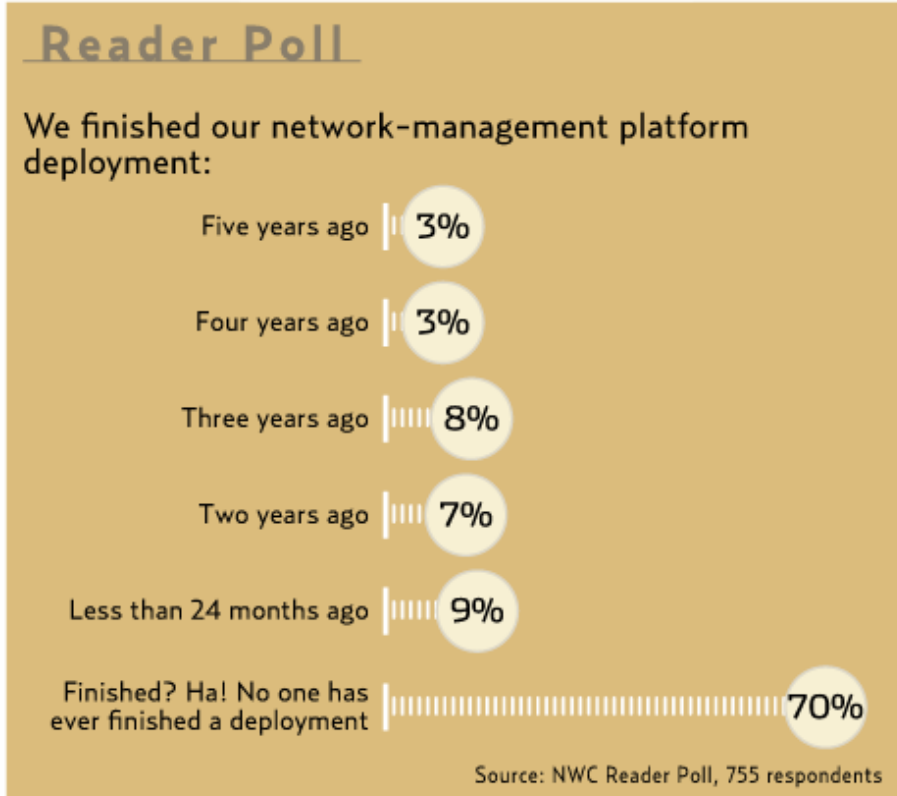

## 2007 Reader Survey Poll Results

**THEY SAID IT:** The truth hurts, but it's good to know others are in the same boat. Network management mega-suites are never fully-deployed, our readers tell us. Look at the bright side: keeps network admins and developers useful and employed.